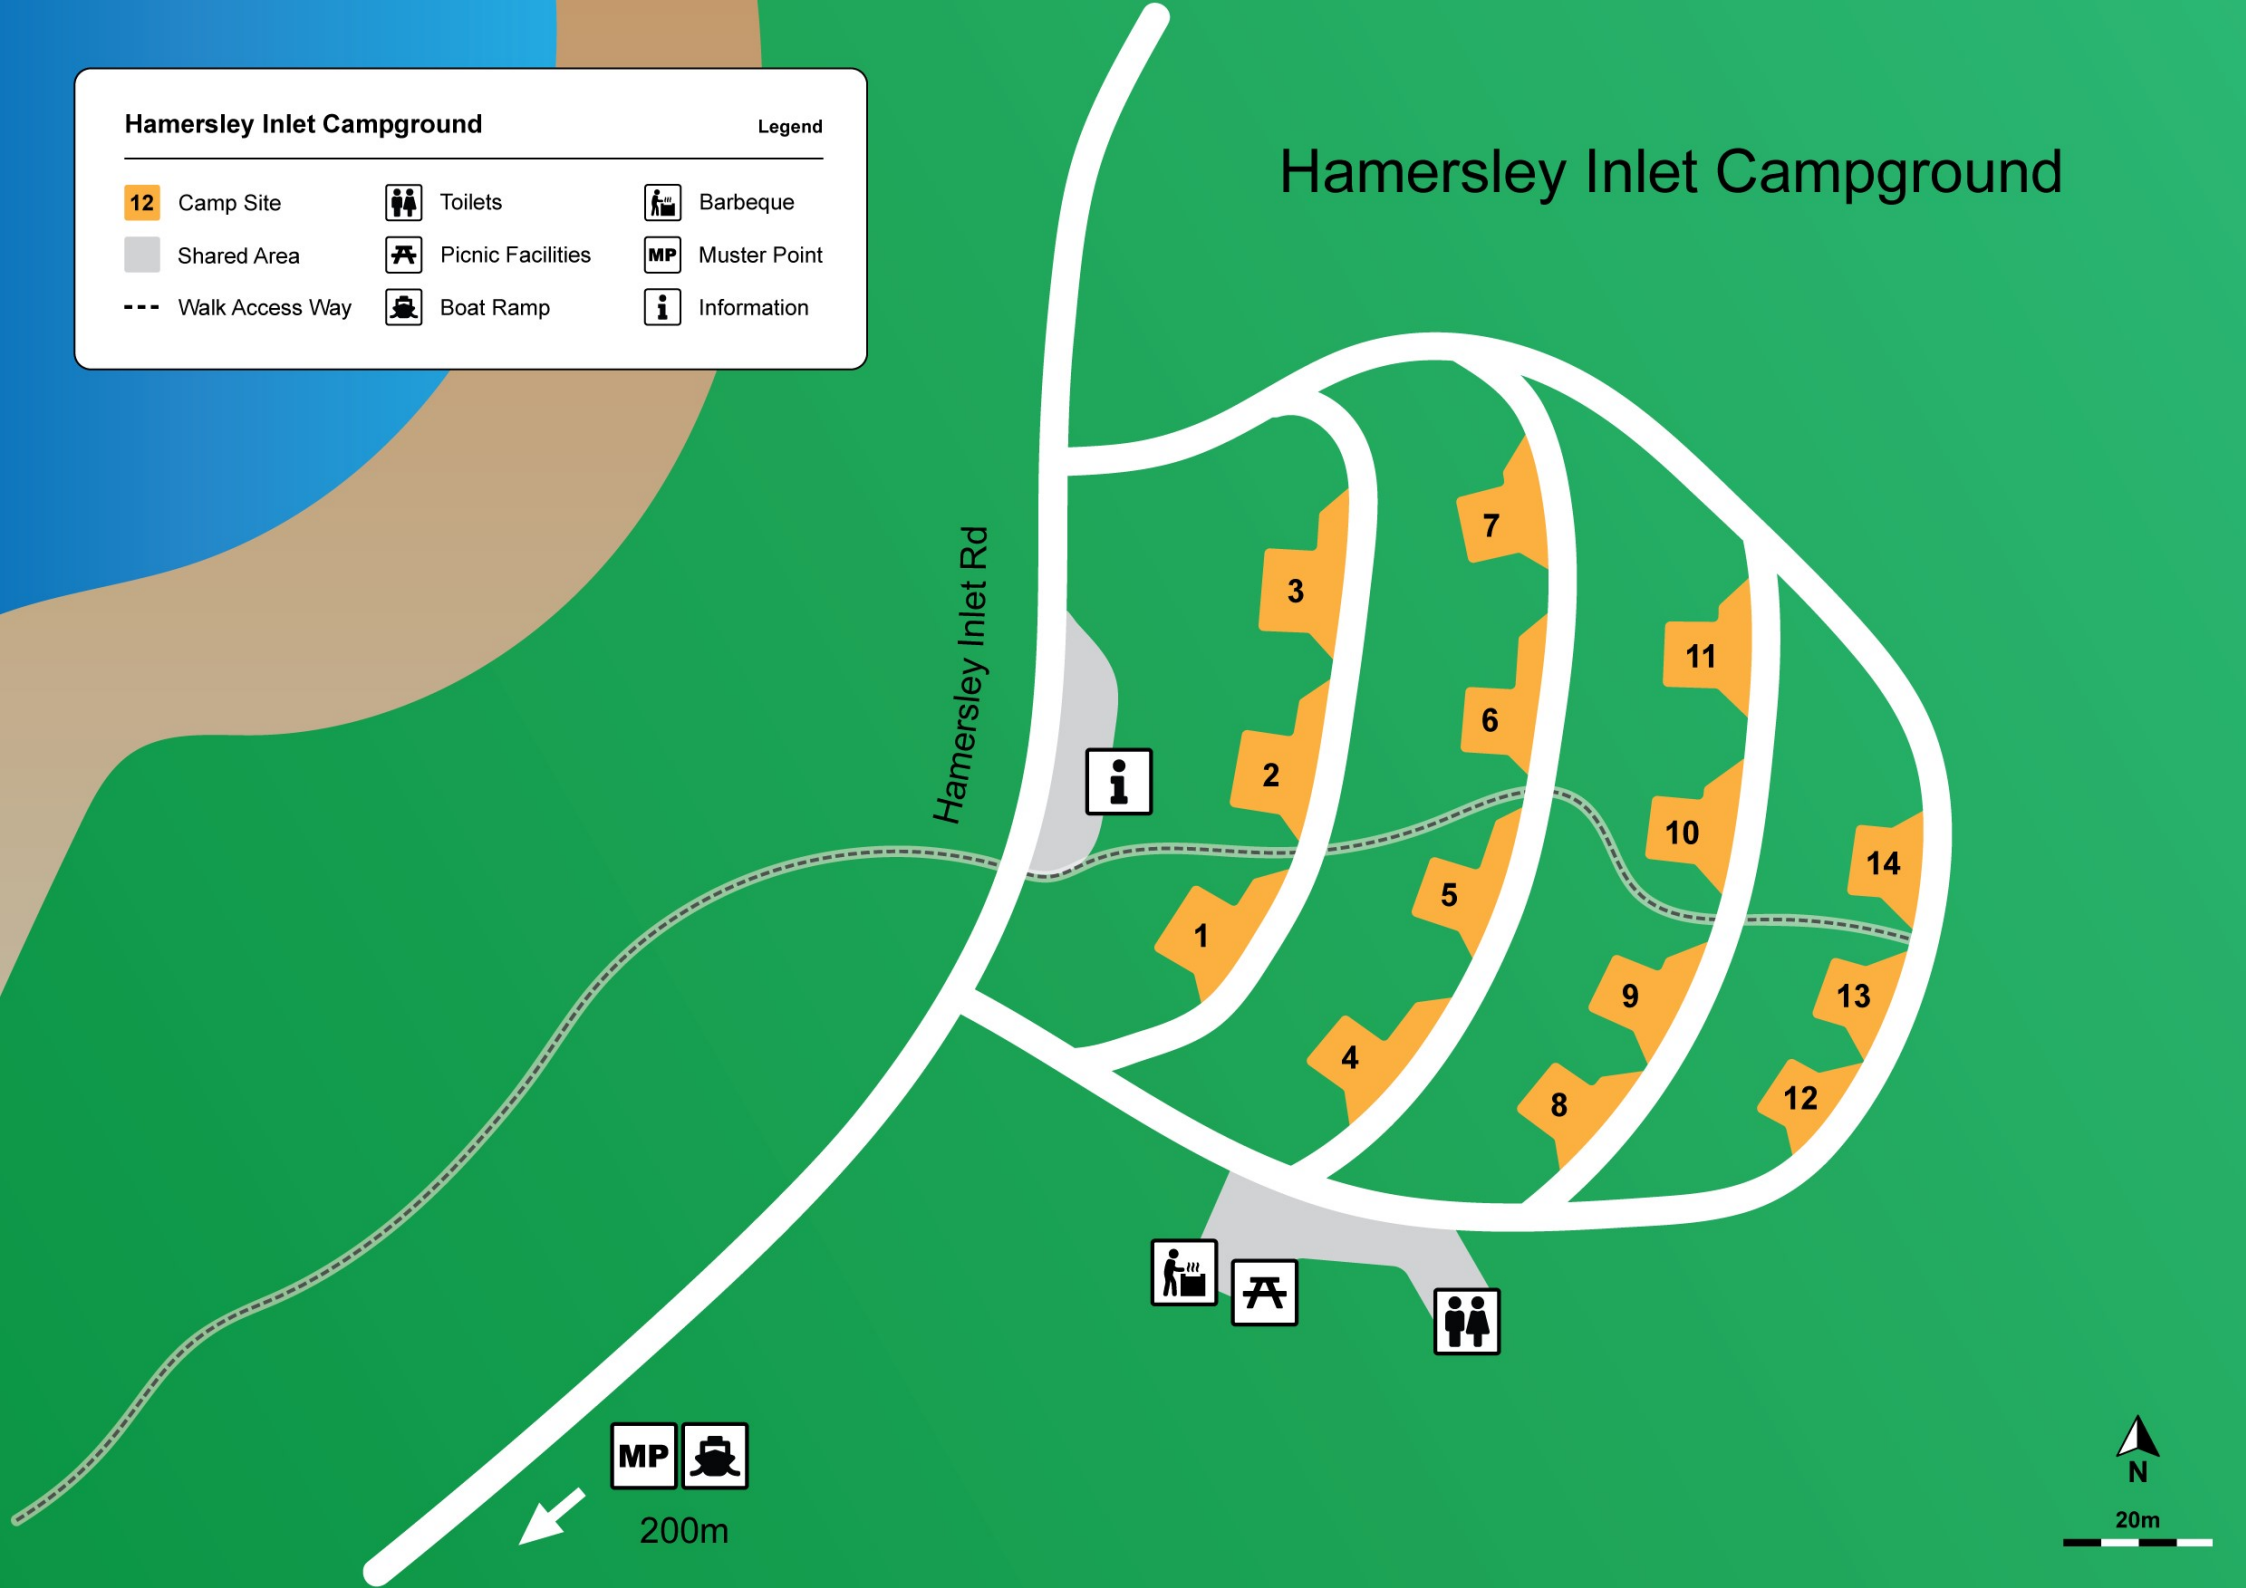

Hamersley Inlet Campground

Legend

- Camp Site
- Toilets
- Barbeque
- Shared Area
- Picnic Facilities
- Muster Point
- Walk Access Way
- Boat Ramp
- Information

Hamersley Inlet Campground

MP

200m

N

20m