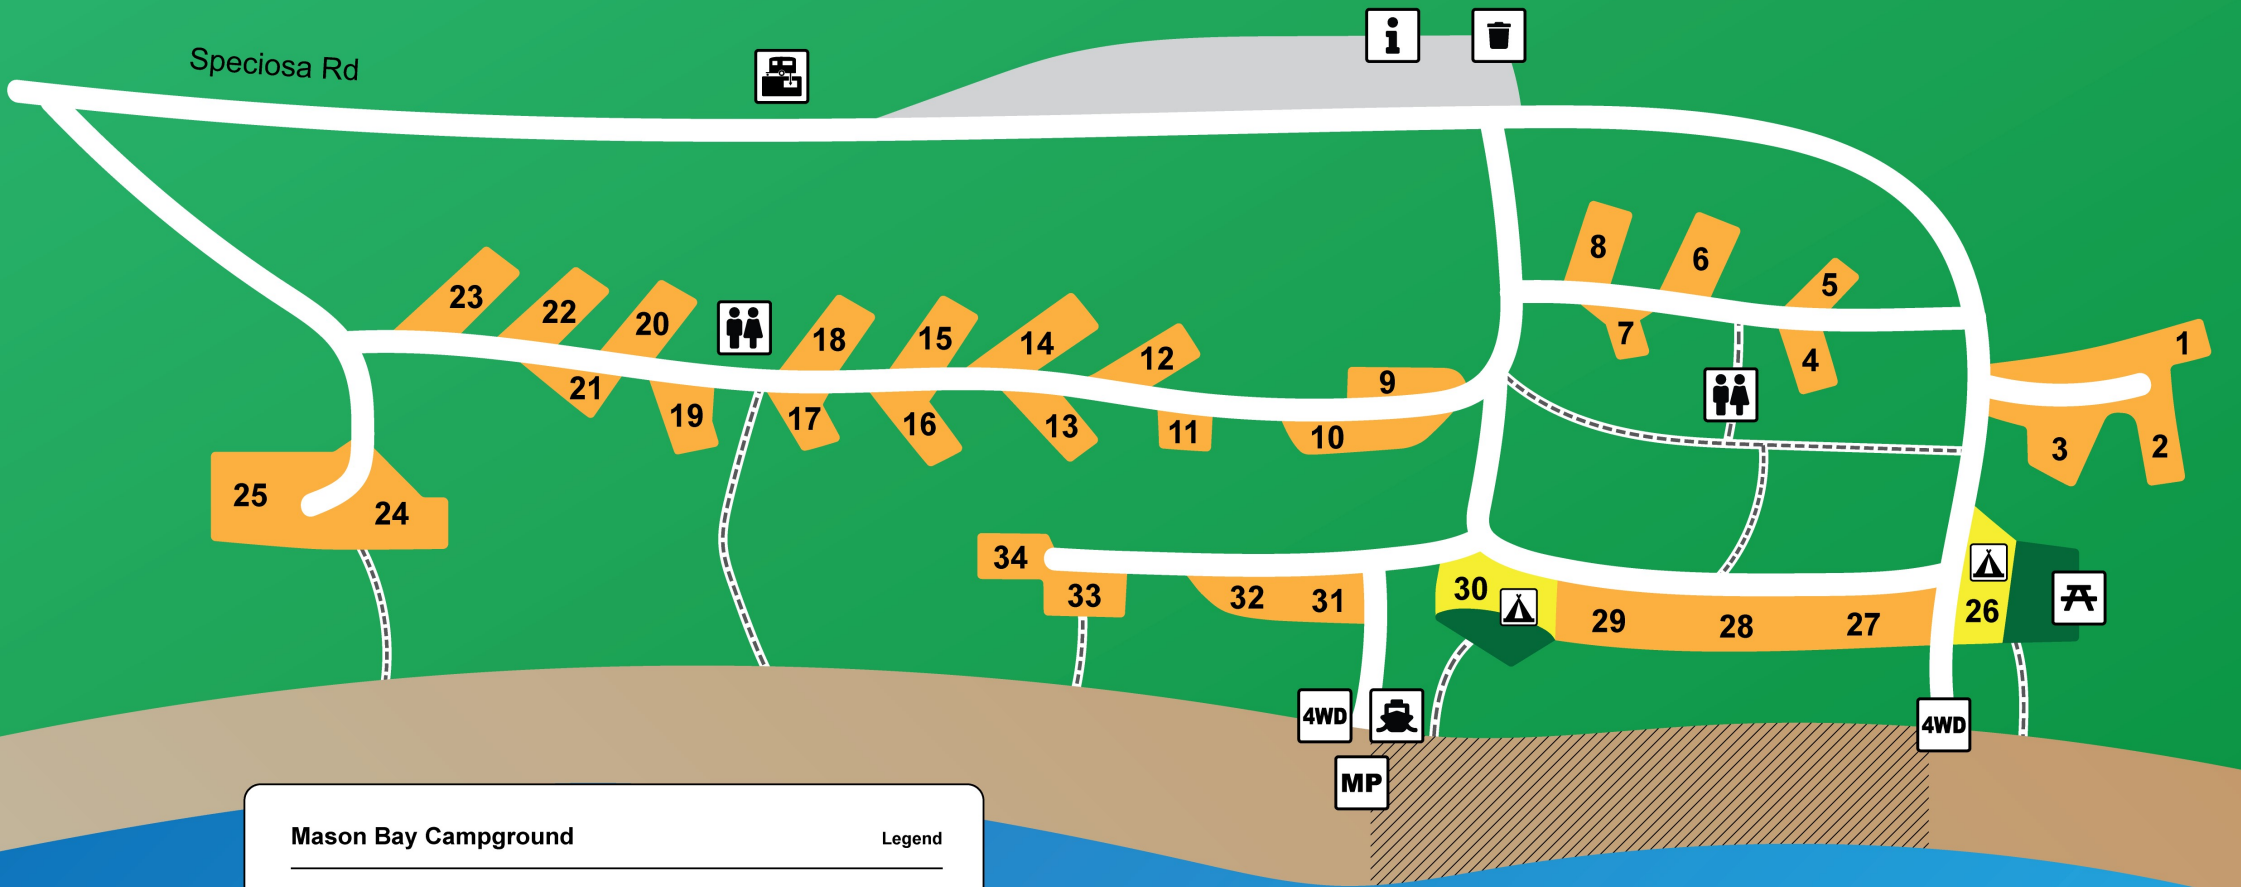

Mason Bay Campground

Mason Bay Campground

Legend

- | | | |
|-------------------------------|-------------------|------------|
| 12 Camp Site | Boat Ramp | Dump Point |
| 34 Tent Site | Toilets | 4WD Access |
| Picnic Area | Picnic Facilities | Tent Area |
| Shared Area | Information | Barbeque |
| No Vehicles 1 Oct - 30 Apr | Muster Point | Bins |
| | Walk Access Way | |